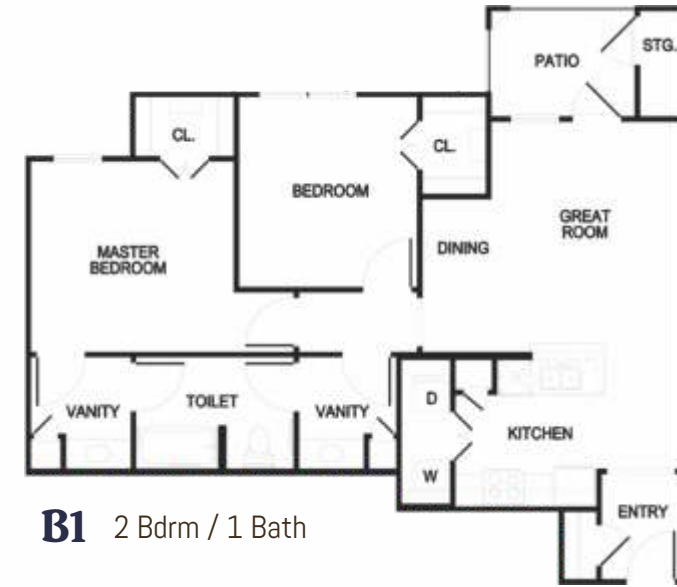

8815 Old Hwy 90
Orange TX 77630

(409) 745-9696

SilverLeafAtOrange.com

A1 1 Bdrm / 1 Bath

8815 Old Hwy 90
Orange TX 77630

(409) 745-9696

SilverLeafAtOrange.com

B1 2 Bdrm / 1 Bath

*Approximate Square Footage Only. Renderings are an artist's conception and are intended only as a general reference. Features, materials, finishes, and layout of subject units may be different than shown.